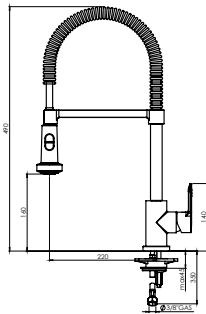

Road Colors: Chrome 55

When ordering, color code must be added to the place of xx at the end of the order code.