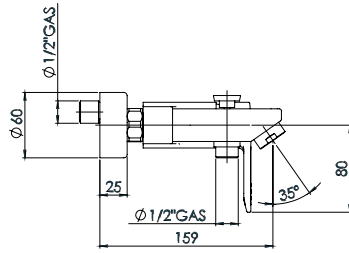

ROAD BANYO BATARYASI ROAD BATH MIXER

- 35mm Seramik Diskli Kartuş içermektedir.
- Kilitlemeli yön deęiřtirici ile düşük basınçta dahi çalıřır.
- TS EN 817

- Contains a 35mm Cartridge with Ceramic Disc.
- Operates even under low pressure with lockable direction reversing mechanism.
- TS EN 817

Kod / Code: 73168300xx

ROAD DÖNER BORULU EVİYE BATARYASI ROAD SWIVEL SPOUT SINK MIXER

- 35mm Seramik Diskli Kartuş içermektedir.
- Köpüklü ve sessiz su akıřı saęlayan cascade perlatör içermektedir.
- Ara musluk spiral hortum baęlantıları paslanmaz çelik örgüldür.
- TS EN 817

- Contains a 35mm Cartridge with Ceramic Disc.
- Features a cascade aerator to make the water flow freely and quietly.
- Intermediate tap spiral hose connections have steel cord.
- TS EN 817

Kod / Code: 73168520xx

Road Renkleri: Krom 55

Sipariř verilirken sipariř kodunun sonunda xx yerine renk kodu eklenmelidir.