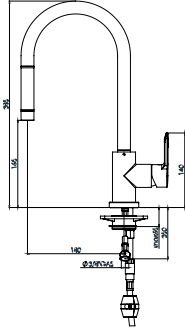

- Contains a 35mm Cartridge with Ceramic Disc.
- Features a cascade aerator to make the water flow freely and quietly.
- Intermediate tap spiral hose connections have steel cord.
- TS EN 817

Kod / Code: 73168590xx