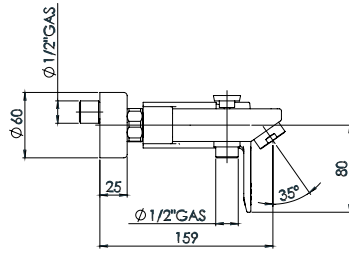

ROAD BANYO BATARYASI ROAD BATH MIXER

- 35mm Seramik Diskli Kartuş içermektedir.
- Kilitlemeli yön deęiřtirici ile düşük basınçta dahi çalıřır.
- TS EN 817

- Contains a 35mm Cartridge with Ceramic Disc.
- Operates even under low pressure with lockable direction reversing mechanism.
- TS EN 817

Kod / Code: 73168300xx

ROAD EVİYE BATARYASI ROAD SINK MIXER

- 35mm Seramik Diskli Kartuş içermektedir.
- Köpüklü ve sessiz su akıřı saęlayan cascade perlatör içermektedir.
- Ara musluk spiral hortum baęlantıları paslanmaz çelik örgüldür.
- TS EN 817

- Contains a 35mm Cartridge with Ceramic Disc.
- Features a cascade aerator to make the water flow freely and quietly.
- Intermediate tap spiral hose connections have steel cord.
- TS EN 817

Kod / Code: 73168520xx

Road Renkleri: Siyah 20

Sipariř verilirken sipariř kodunun sonunda xx yerine renk kodu eklenmelidir.