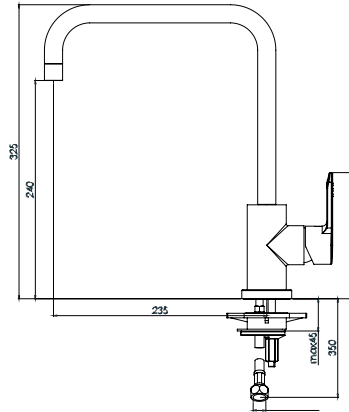

- Contains a 35mm Cartridge with Ceramic Disc.
- Features a cascade aerator to make the water flow freely and quietly.
- Intermediate tap spiral hose connections have steel cord.
- TS EN 817

Kod / Code: 73168520xx