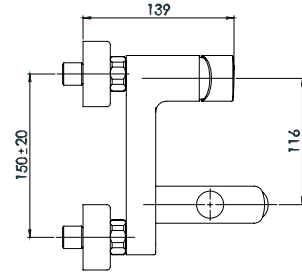

ROAD BANYO BATARYASI ROAD BATH MIXER

- 35mm Seramik Diskli Kartuş içermektedir.
- Kilitlemeli yön deęiřtirici ile düşük basınçta dahi çalıřır.
- TS EN 817

- Contains a 35mm Cartridge with Ceramic Disc.
- Operates even under low pressure with lockable direction reversing mechanism.
- TS EN 817

Kod / Code: 73168300xx

ROAD EVİYE BATARYASI ROAD SINK MIXER

- 35mm Seramik Diskli Kartuş içermektedir.
- Köpüklü ve sessiz su akıřı saęlayan cascade perlatör içermektedir.
- Ara musluk spiral hortum baęlantıları paslanmaz çelik örgüldür.
- TS EN 817

- Contains a 35mm Cartridge with Ceramic Disc.
- Features a cascade aerator to make the water flow freely and quietly.
- Intermediate tap spiral hose connections have steel cord.
- TS EN 817

Kod / Code: 73168520xx

Road Renkleri: Beyaz 00

Sipariř verilirken sipariř kodunun sonunda xx yerine renk kodu eklenmelidir.