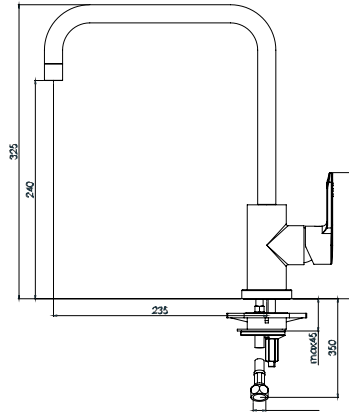

- Contains a 35mm Cartridge with Ceramic Disc.
- Features a cascade aerator to make the water flow freely and quietly.
- Intermediate tap spiral hose connections have steel cord.
- TS EN 817

Kod / Code: 73168520xx