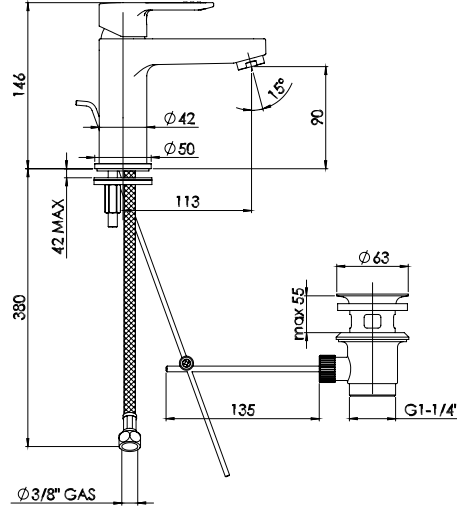

- Contains a 35mm Cartridge with Ceramic Disc.
- Features a cascade aerator to make the water flow freely and quietly.
- Intermediate tap spiral hose connections have steel cord.
- TS EN 817

Kod / Code: 73168111xx