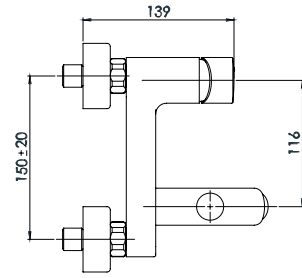

ROAD BANYO BATARYASI ROAD BATH MIXER

- 35mm Seramik Diskli Kartuş içermektedir.
- Kilitlemeli yön deęiřtirici ile düşük basınçta dahi çalıřır.
- TS EN 817

- Contains a 35mm Cartridge with Ceramic Disc.
- Operates even under low pressure with lockable direction reversing mechanism.
- TS EN 817

Kod / Code: 73168300xx

ROAD EVİYE BATARYASI ROAD SINK MIXER

- 35mm Seramik Diskli Kartuş içermektedir.
- Köpüklü ve sessiz su akıřı saęlayan cascade perlatör içermektedir.
- Ara musluk spiral hortum baęlantıları paslanmaz çelik örgüldür.
- TS EN 817

- Contains a 35mm Cartridge with Ceramic Disc.
- Features a cascade aerator to make the water flow freely and quietly.
- Intermediate tap spiral hose connections have steel cord.
- TS EN 817

Kod / Code: 73168520xx

Road Renkleri: Siyah 20

Sipariř verilirken sipariř kodunun sonunda xx yerine renk kodu eklenmelidir.