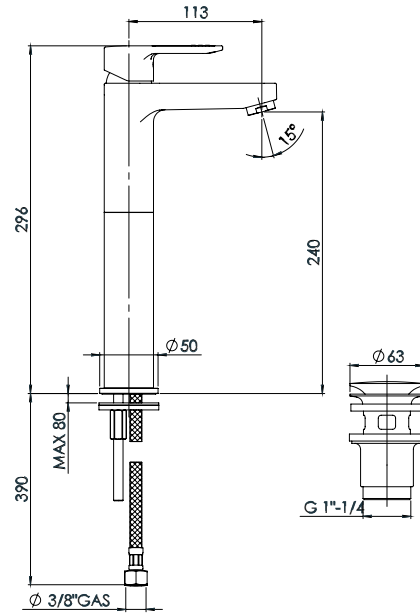

- Contains a 35mm Cartridge with Ceramic Disc.
- Features a cascade aerator to make the water flow freely and quietly.
- Intermediate tap spiral hose connections have steel cord.
- TS EN 817

Kod / Code: 73168118xx