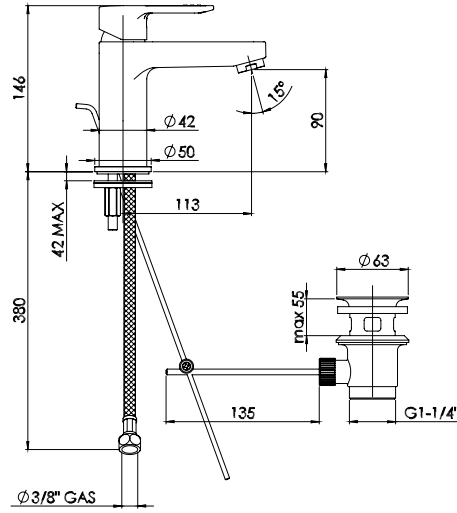

- Contains a 35mm Cartridge with Ceramic Disc.
- Features a cascade aerator to make the water flow freely and quietly.
- Intermediate tap spiral hose connections have steel cord.
- TS EN 817

Kod / Code: 73168111xx