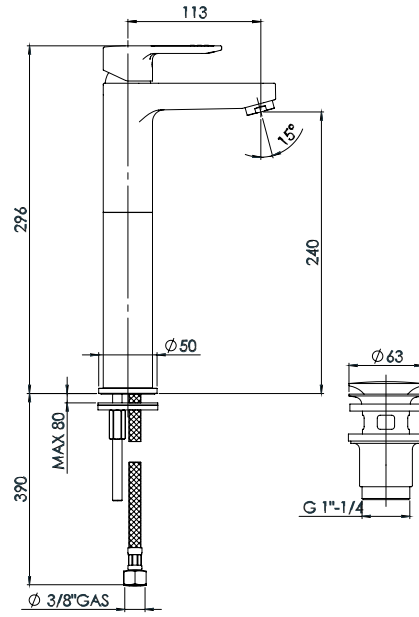

- Contains a 35mm Cartridge with Ceramic Disc.
- Features a cascade aerator to make the water flow freely and quietly.
- Intermediate tap spiral hose connections have steel cord.
- TS EN 817

Kod / Code: 73168111xx

- Contains a 35mm Cartridge with Ceramic Disc.
- Features a cascade aerator to make the water flow freely and quietly.
- Intermediate tap spiral hose connections have steel cord.
- TS EN 817

Kod / Code: 73168118xx