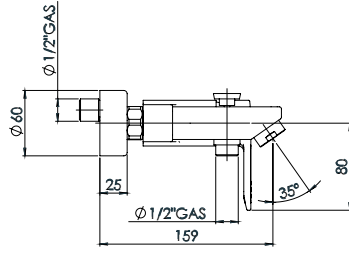

ROAD BANYO BATARYASI ROAD BATH MIXER

- 35mm Seramik Diskli Kartuş içermektedir.
- Kilitlemeli yön deęiřtirici ile düşük basınçta dahi çalıřır.
- TS EN 817

- Contains a 35mm Cartridge with Ceramic Disc.
- Operates even under low pressure with lockable direction reversing mechanism.
- TS EN 817

Kod / Code: 73168300xx

ROAD EVİYE BATARYASI ROAD SINK MIXER

- 35mm Seramik Diskli Kartuş içermektedir.
- Köpüklü ve sessiz su akıřı saęlayan cascade perlatör içermektedir.
- Ara musluk spiral hortum baęlantıları paslanmaz çelik örgüldür.
- TS EN 817

- Contains a 35mm Cartridge with Ceramic Disc.
- Features a cascade aerator to make the water flow freely and quietly.
- Intermediate tap spiral hose connections have steel cord.
- TS EN 817

Kod / Code: 73168520xx

Road Renkleri: Beyaz 00

Sipariř verilirken sipariř kodunun sonunda xx yerine renk kodu eklenmelidir.