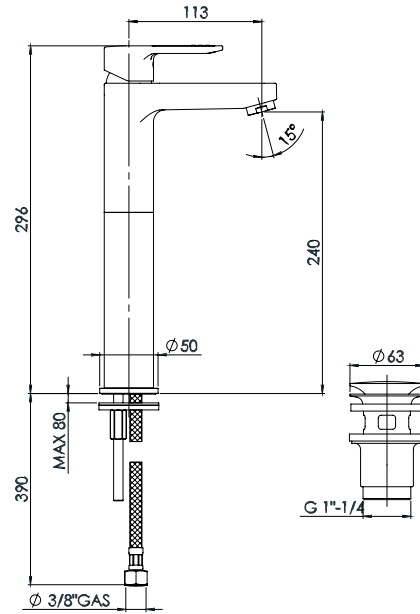

- Contains a 35mm Cartridge with Ceramic Disc.
- Features a cascade aerator to make the water flow freely and quietly.
- Intermediate tap spiral hose connections have steel cord.
- TS EN 817

Kod / Code: 73168118xx