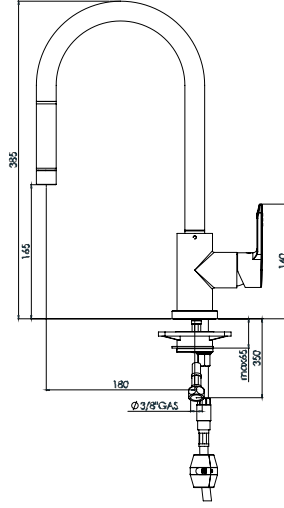

- Contains a 35mm Cartridge with Ceramic Disc.
- Features a cascade aerator to make the water flow freely and quietly.
- Intermediate tap spiral hose connections have steel cord.
- TS EN 817

Kod / Code: 73168520xx

- Contains a 35mm Cartridge with Ceramic Disc.
- Features a cascade aerator to make the water flow freely and quietly.
- Intermediate tap spiral hose connections have steel cord.
- TS EN 817

Kod / Code: 73168590xx