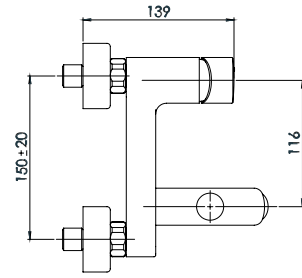

ROAD BANYO BATARYASI ROAD BATH MIXER

- 35mm Seramik Diskli Kartuş içermektedir.
- Kilitlemeli yön deęiřtirici ile düşük basınçta dahi çalıřır.
- TS EN 817

- Contains a 35mm Cartridge with Ceramic Disc.
- Operates even under low pressure with lockable direction reversing mechanism.
- TS EN 817

Kod / Code: 73168300xx

ROAD DÖNER BORULU EVİYE BATARYASI ROAD SWIVEL SPOUT SINK MIXER

- 35mm Seramik Diskli Kartuş içermektedir.
- Köpüklü ve sessiz su akıřı saęlayan cascade perlatör içermektedir.
- Ara musluk spiral hortum baęlantıları paslanmaz çelik örgüldür.
- TS EN 817

- Contains a 35mm Cartridge with Ceramic Disc.
- Features a cascade aerator to make the water flow freely and quietly.
- Intermediate tap spiral hose connections have steel cord.
- TS EN 817

Kod / Code: 73168520xx

Road Renkleri: Krom 55

Sipariř verilirken sipariř kodunun sonunda xx yerine renk kodu eklenmelidir.