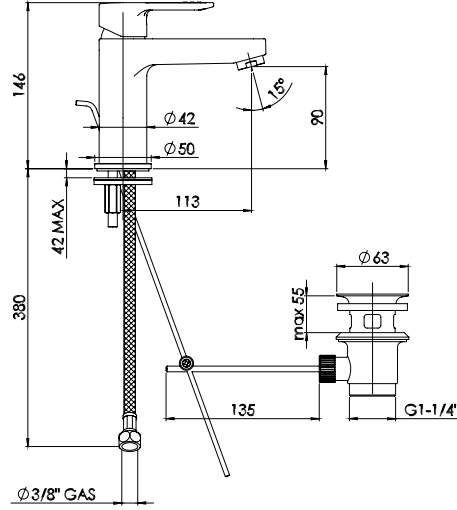

- Contains a 35mm Cartridge with Ceramic Disc.
- Features a cascade aerator to make the water flow freely and quietly.
- Intermediate tap spiral hose connections have steel cord.
- TS EN 817

Kod / Code: 73168111xx